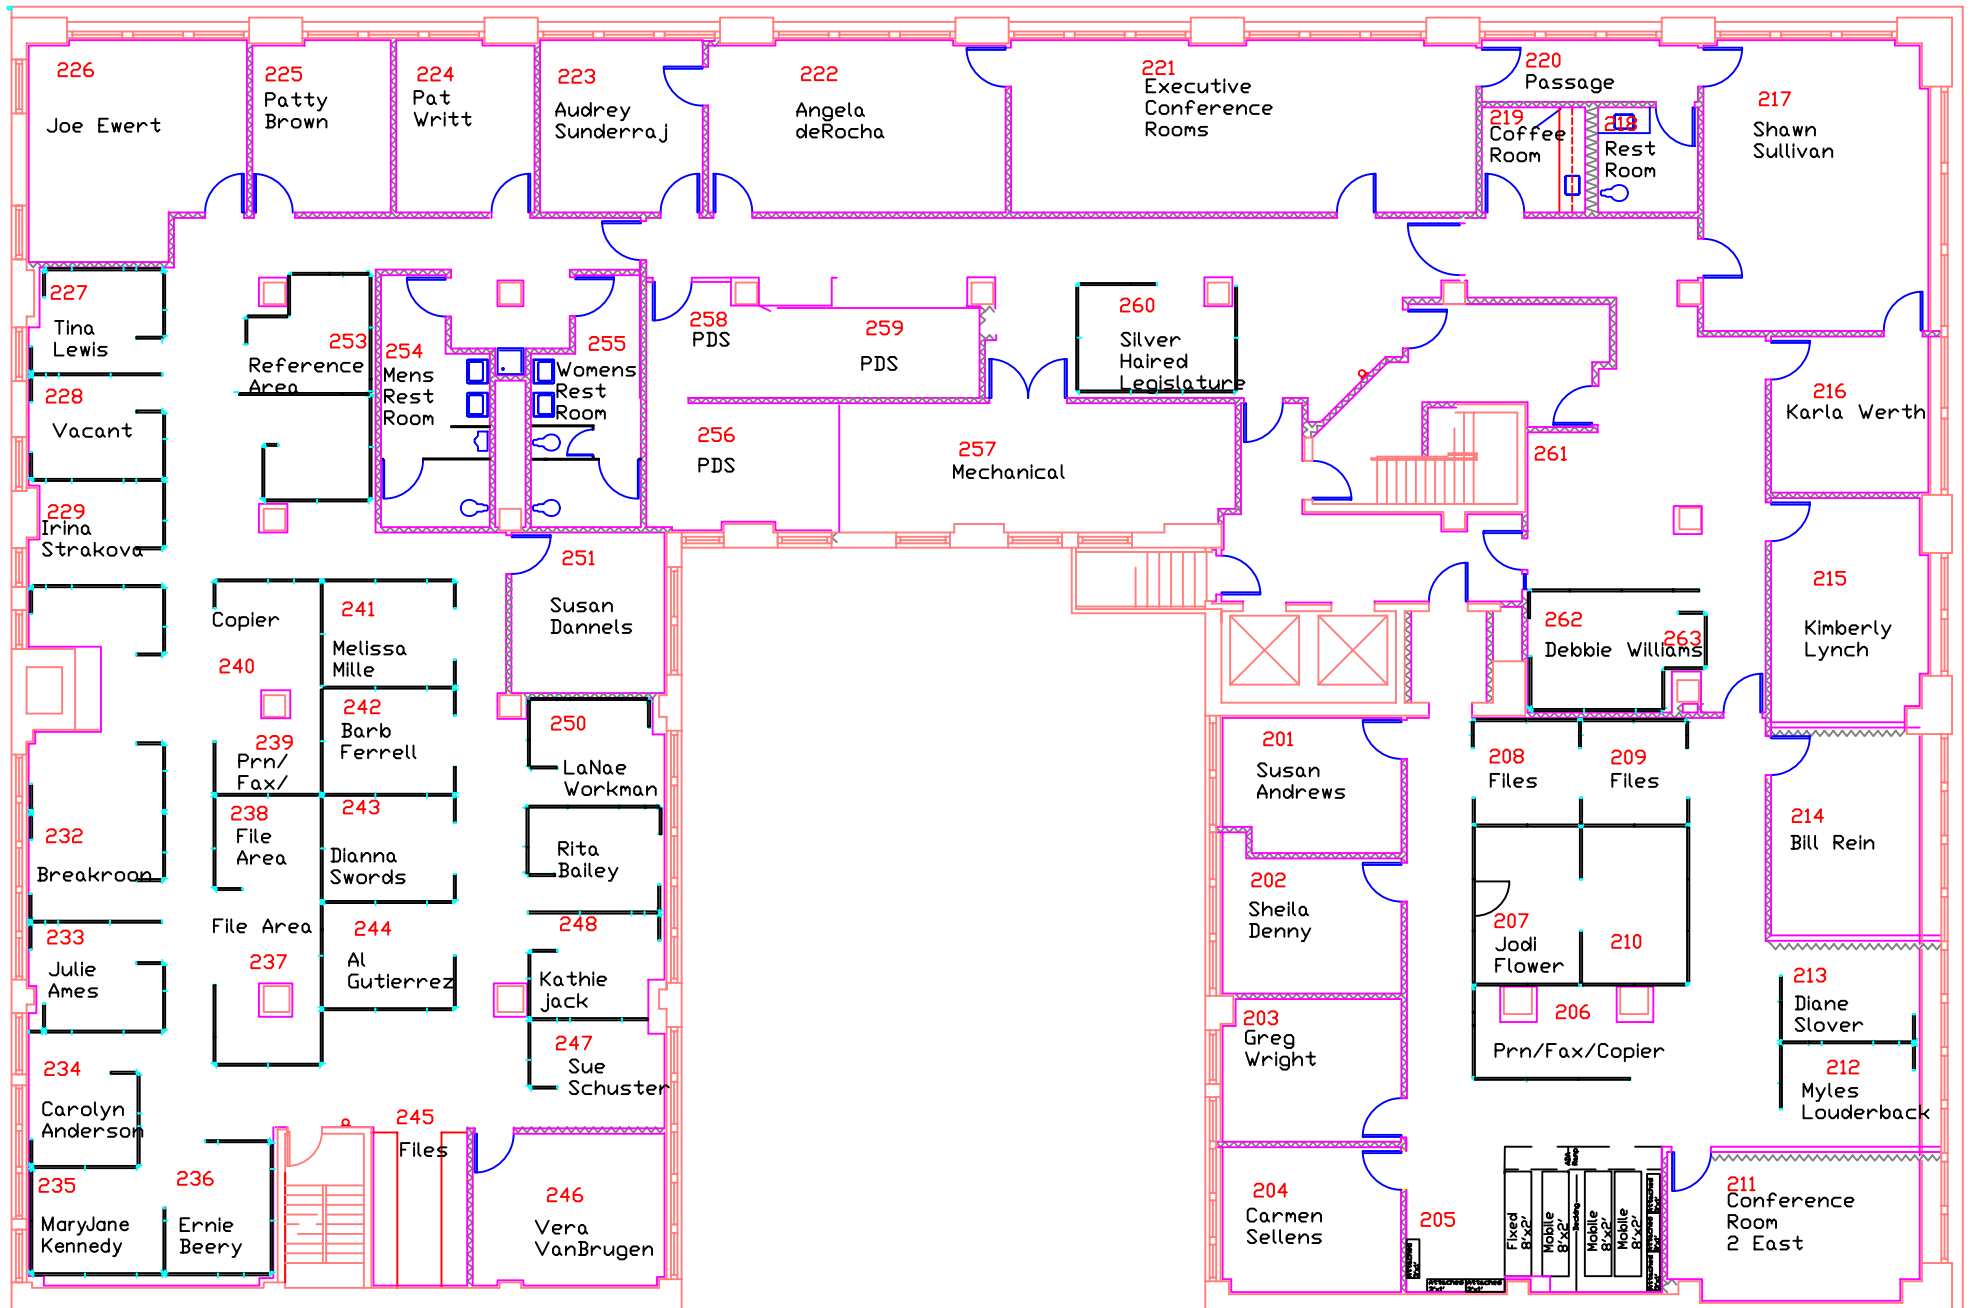

1st Floor
 Revised
 8/28/2012

Surveyor Area

- | | | | |
|---------------------|--------------------|--------------------|----------------------|
| 151 A Vacant | 152 A Vonda Young | 153 A Caryl Gill | 154 A Laura Jacobsen |
| 151 B John Coffroth | 152 B Vacant | 153 B Marla Myers | 154 B Printer Area |
| 151 C Kris Allen | 152 C Rita Soriano | 153 C Sandra Myers | 154 C Amanda Siever |
| | 152 D Joyce Conner | 153 D Eva Kennedy | 154 D Vacant |
| | 152 E Sandra Rees | | |
| | 152 F Vacant | | |

2nd Floor
Revised 8/28/2012

3 Floor
8/28/2012