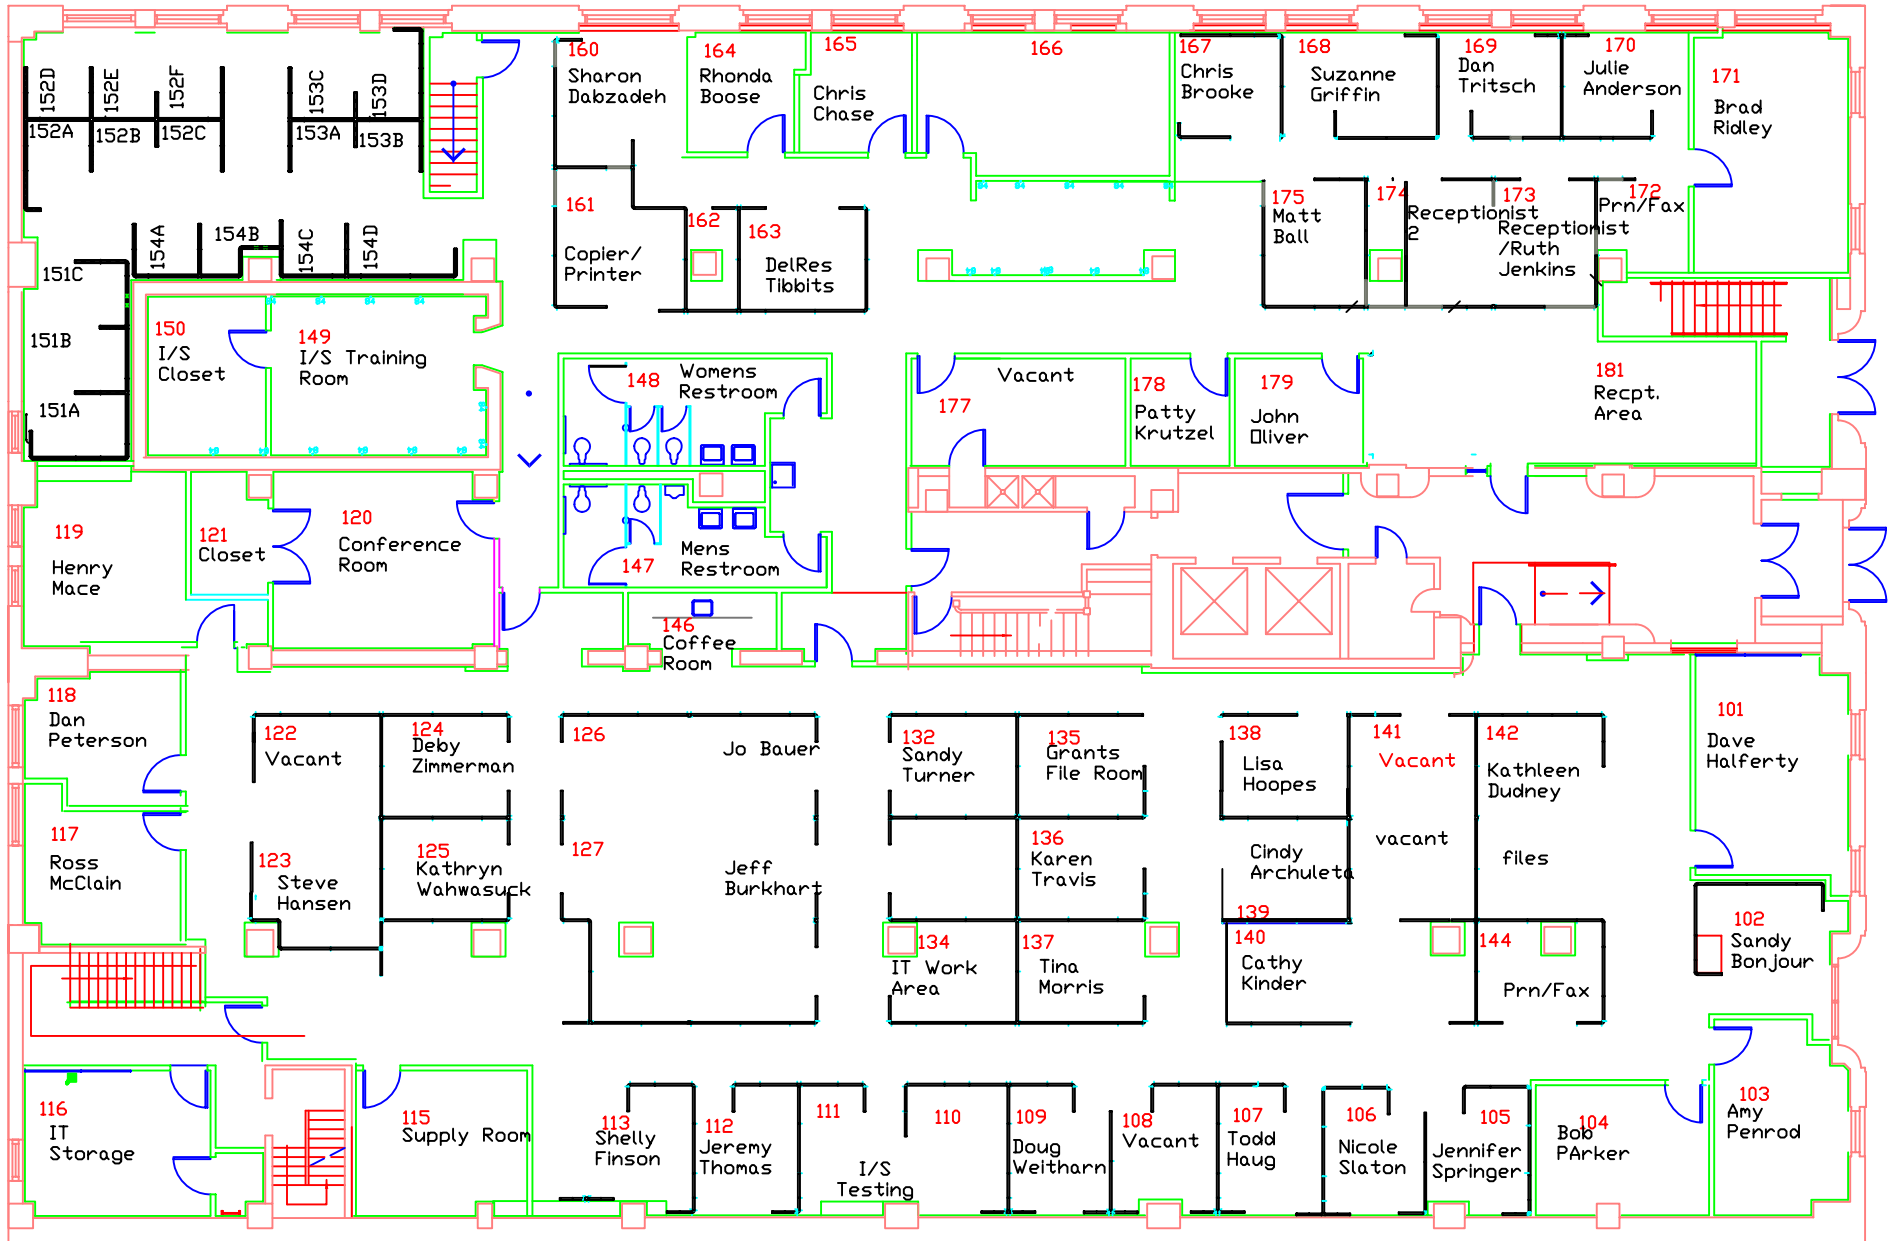

1st Floor
 Revised
 8/28/2012

Surveyor Area

- | | | | |
|---------------------|--------------------|--------------------|----------------------|
| 151 A Vacant | 152 A Vonda Young | 153 A Caryl Gill | 154 A Laura Jacobsen |
| 151 B John Coffroth | 152 B Vacant | 153 B Marla Myers | 154 B Printer Area |
| 151 C Kris Allen | 152 C Rita Soriano | 153 C Sandra Myers | 154 C Amanda Siever |
| | 152 D Joyce Conner | 153 D Eva Kennedy | 154 D Vacant |
| | 152 E Sandra Rees | | |
| | 152 F Vacant | | |

2nd Floor
Revised 8/28/2012

3 Floor
8/28/2012