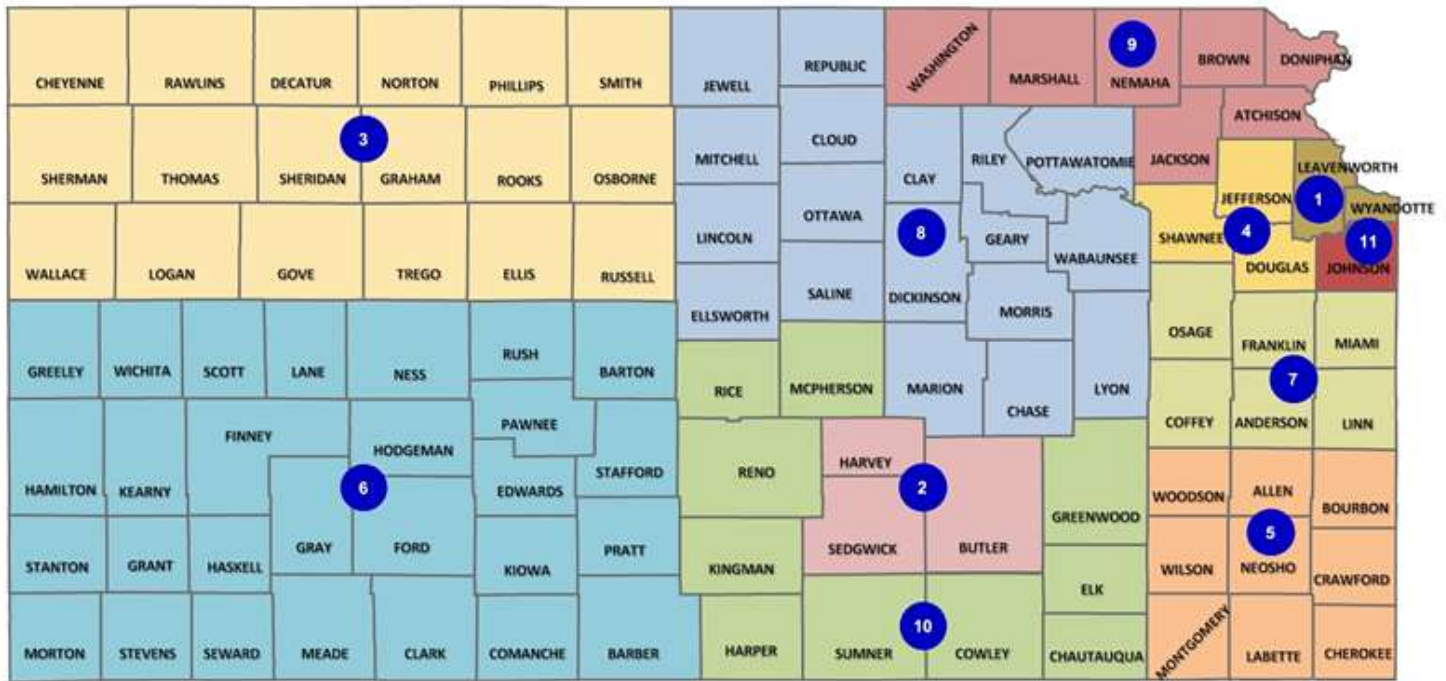

AREA AGENCIES ON AGING

AAA 01 –

Wyandotte-Leavenworth AAA

Ruth Jones, Director
 1300 North 78th Street, Suite #100
 Kansas City, KS 66112-1540
 913-573-8531 / 1-888-661-1444
 Fax: 913-573-8577

AAA 02 –

Central Plains AAA